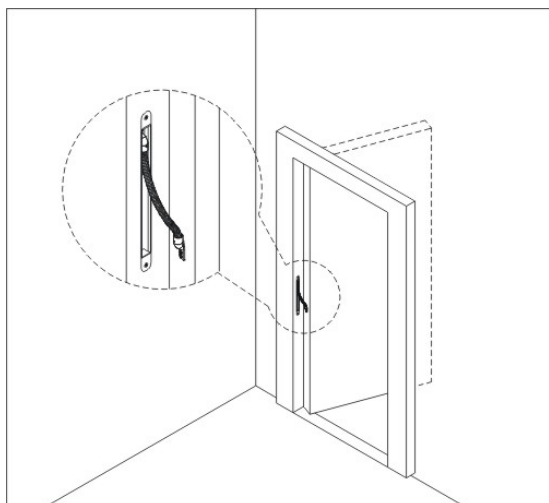

STRUCTURE DIAGRAM

The leader in door opening solution
www.zadlabacipruchodky.cz
www.acssolution.cz

Updated: 9/2022 | ACS Solution s.r.o. Specifications are subject to change without prior notice. Note: The colors of the images in this brochure may differ from the actual colors.