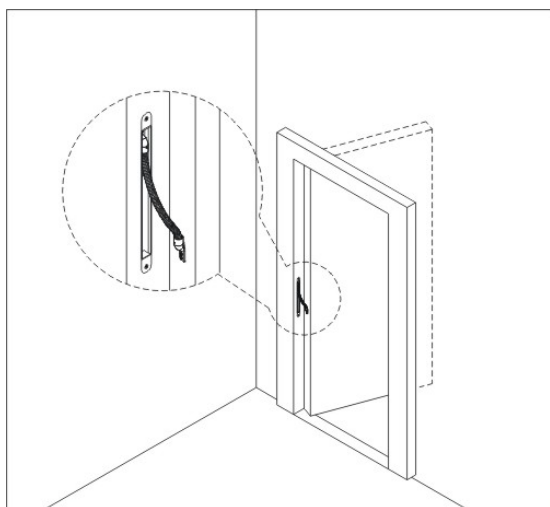

STRUCTURE DIAGRAM

The leader in door opening solution
www.zadlabacipruchoodky.cz
www.acssolution.cz

Updated: 9/2022 | ACS Solution s.r.o. Specifications are subject to change without prior notice. Note: The colors of the images in this brochure may differ from the actual colors.