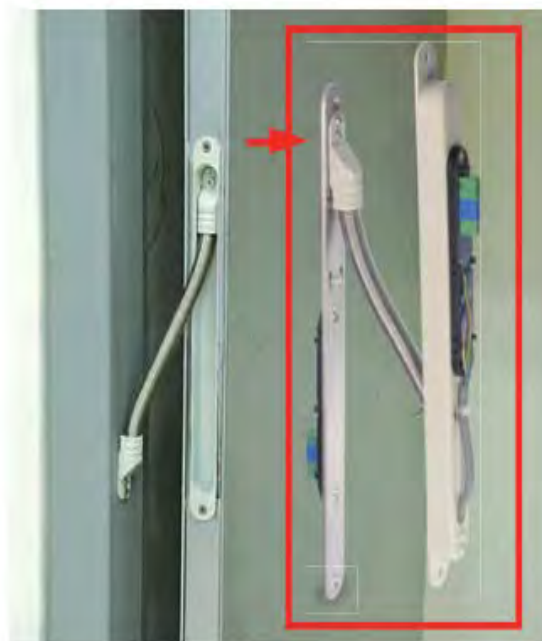

POWER TRANSFER DOOR LOOP - DL 500 TB

Power transfer door loops DL-500 TB offer a protective means of running wires from the frame to door installed with electrical devices, such as electrified locks. These power transfer door loops **prevent foreign objects from damaging the wires** and also produce aesthetically pleasing appearance. Surface and concealed mortise mount power transfer loops are provided.

PROPERTIES

Mortise mount:

- 8 conductor and 24 gauge,
- detachable terminal blocks,
- round corner,
- Zinc alloy case with ivory finish,
- Stainless steel flex conduct,
- for wood frame.

DIMENSIONS

TECHNICAL SPECIFICATIONS

MModel:	DL 500 TBL 500 TB
MConnector material:	Zinc alloy
MConduit material:	Stainless steel

STUCTURE DIAGRAM

The leader in door opening solution
www.zadlabacipruchodky.cz
www.acssolution.cz

Updated: 9/2022 | ACS Solution s.r.o. Specifications are subject to change without prior notice. Note: The colors of the images in this brochure may differ from the actual colors.