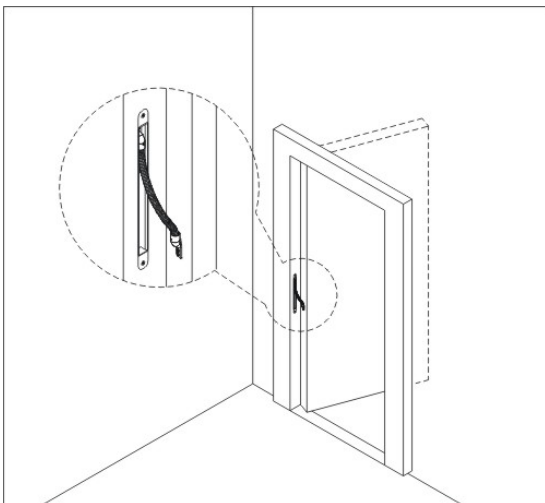

STUCTURE DIAGRAM

The leader in door opening solution
www.zadlabacipruchoodky.cz
www.acssolution.cz

Updated: 9/2022 | ACS Solution s.r.o. Specifications are subject to change without prior notice. Note: The colors of the images in this brochure may differ from the actual colors.