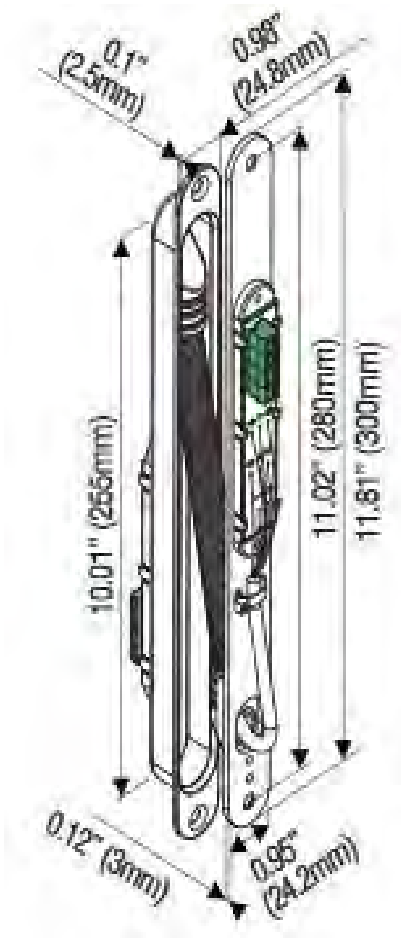

POWER TRANSFER DOOR LOOP - DL 500 TB

Power transfer door loops DL-500 TB offer a protective means of running wires from the frame to door installed with electrical devices, such as electrified locks. These power transfer door loops **prevent foreign objects from damaging the wires** and also produce aesthetically pleasing appearance. Surface and concealed mortise mount power transfer loops are provided.

PROPERTIES

Mortise mount:

- 8 conductor and 24 gauge,
- detachable terminal blocks,
- round corner,
- Zinc alloy case with ivory finish,
- Stainless steel flex conduct,
- for wood frame.

DIMENSIONS

TECHNICAL SPECIFICATIONS

MModel:	DL 500 TBL 500 TB
MConnector material:	Zinc alloy
MConduit material:	Stainless steel